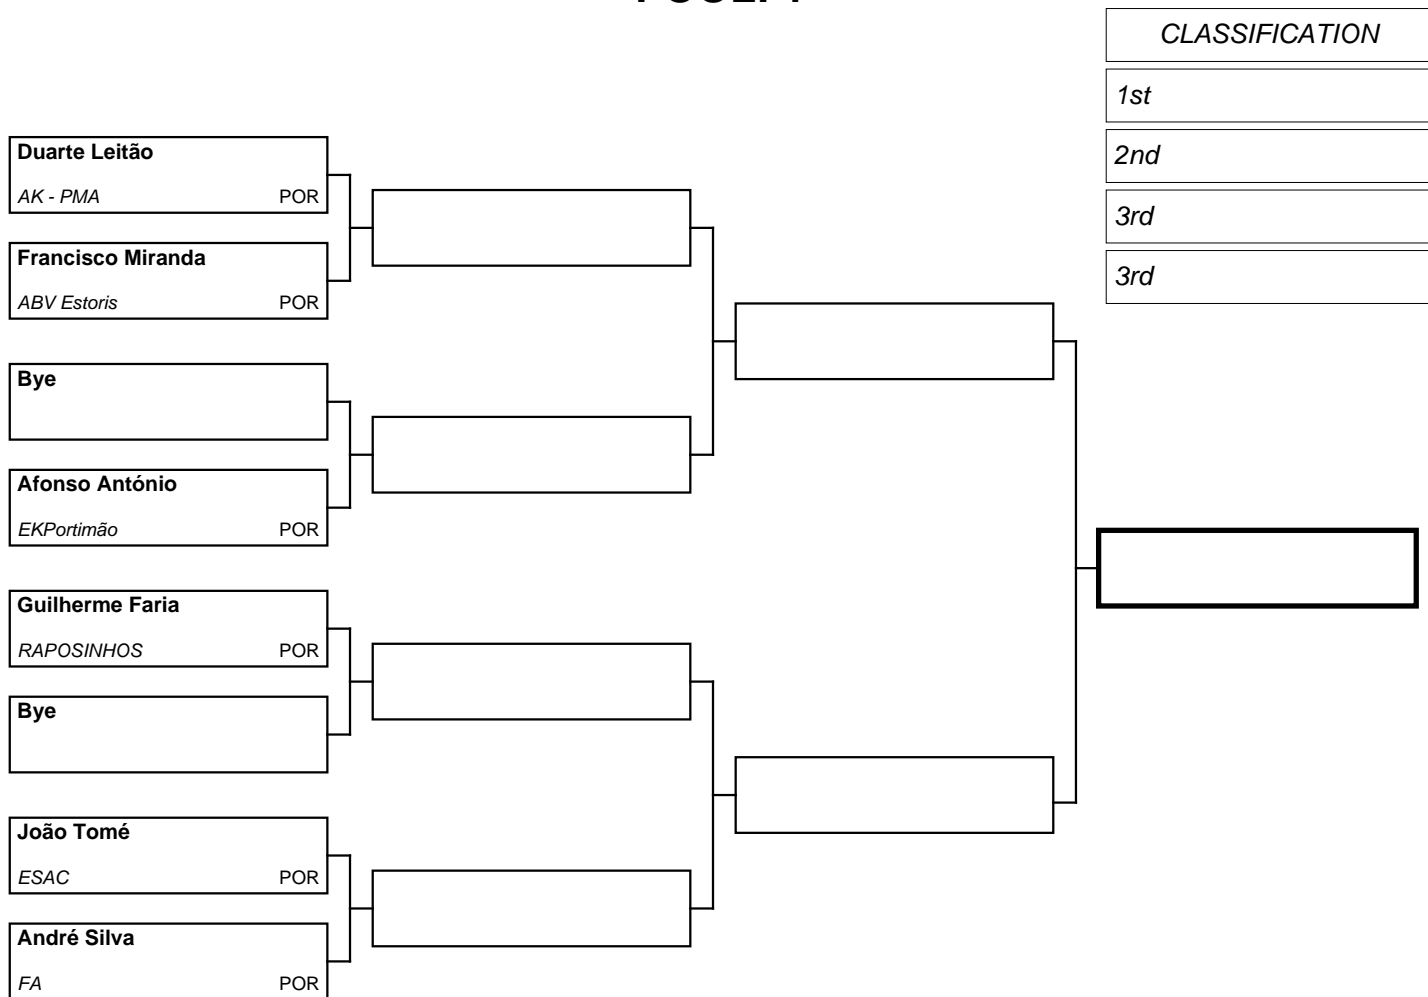

POOL: 1

REPECHAGE

Referees