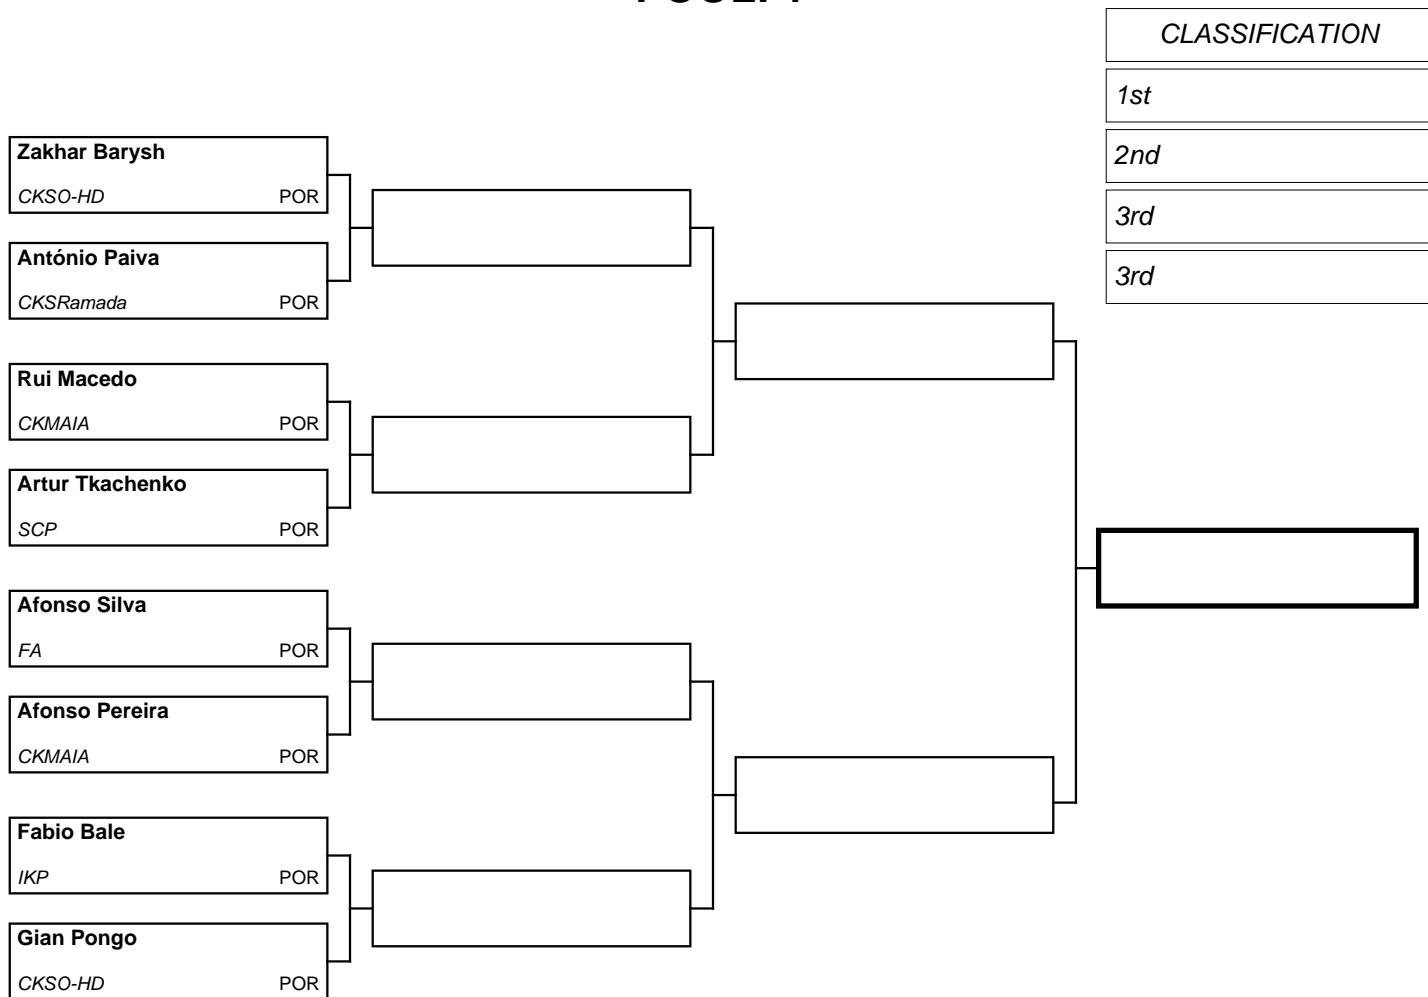

POOL: 1

REPECHAGE

Referees