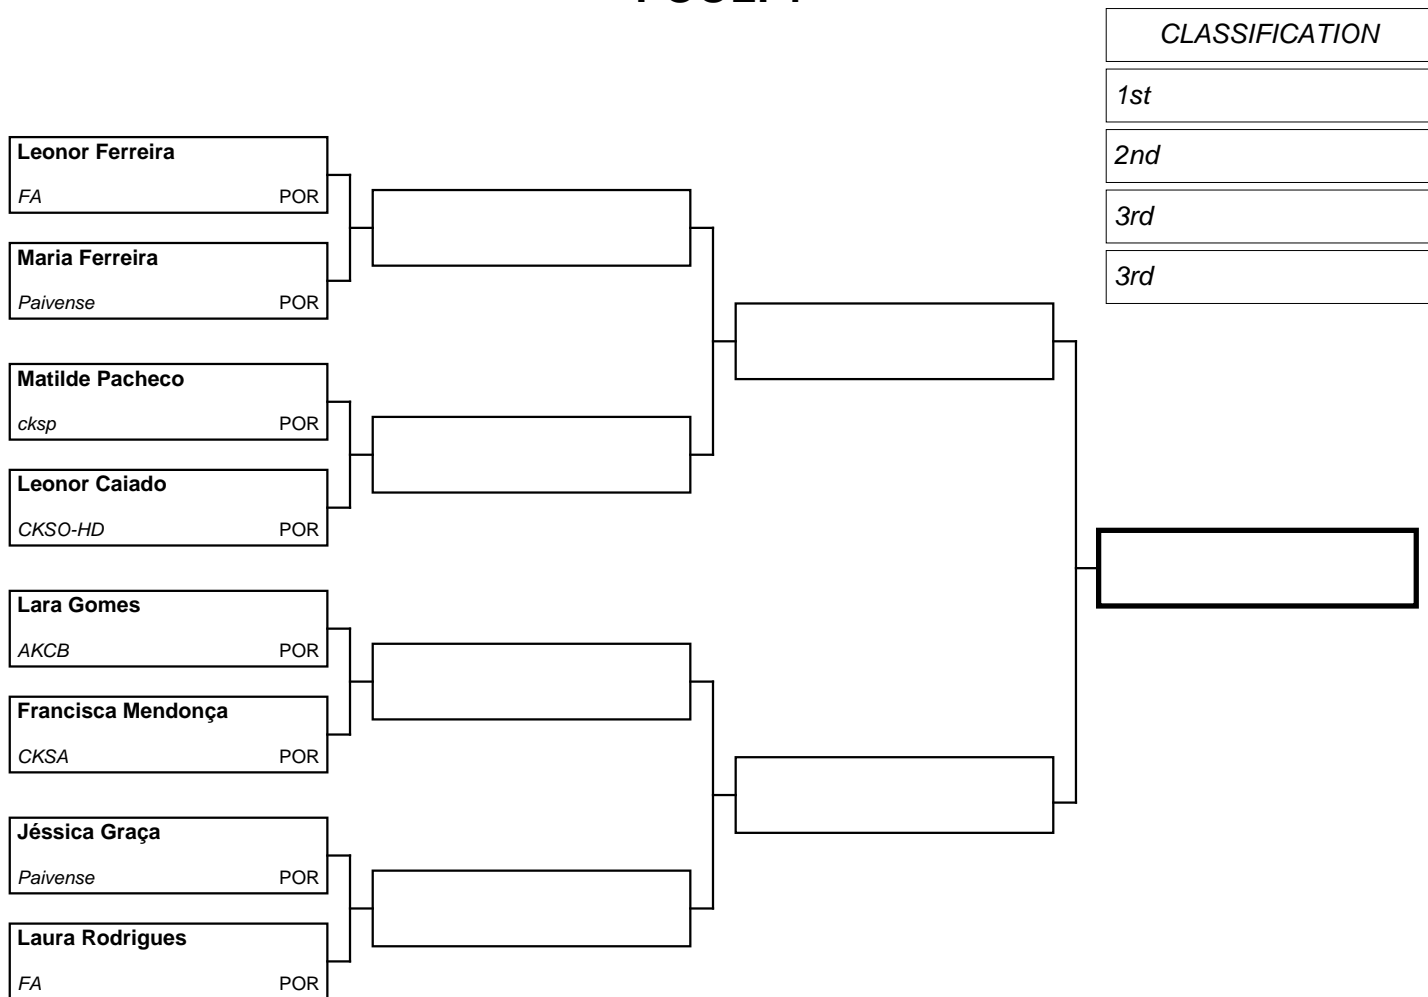

POOL: 1

REPECHAGE

Referees