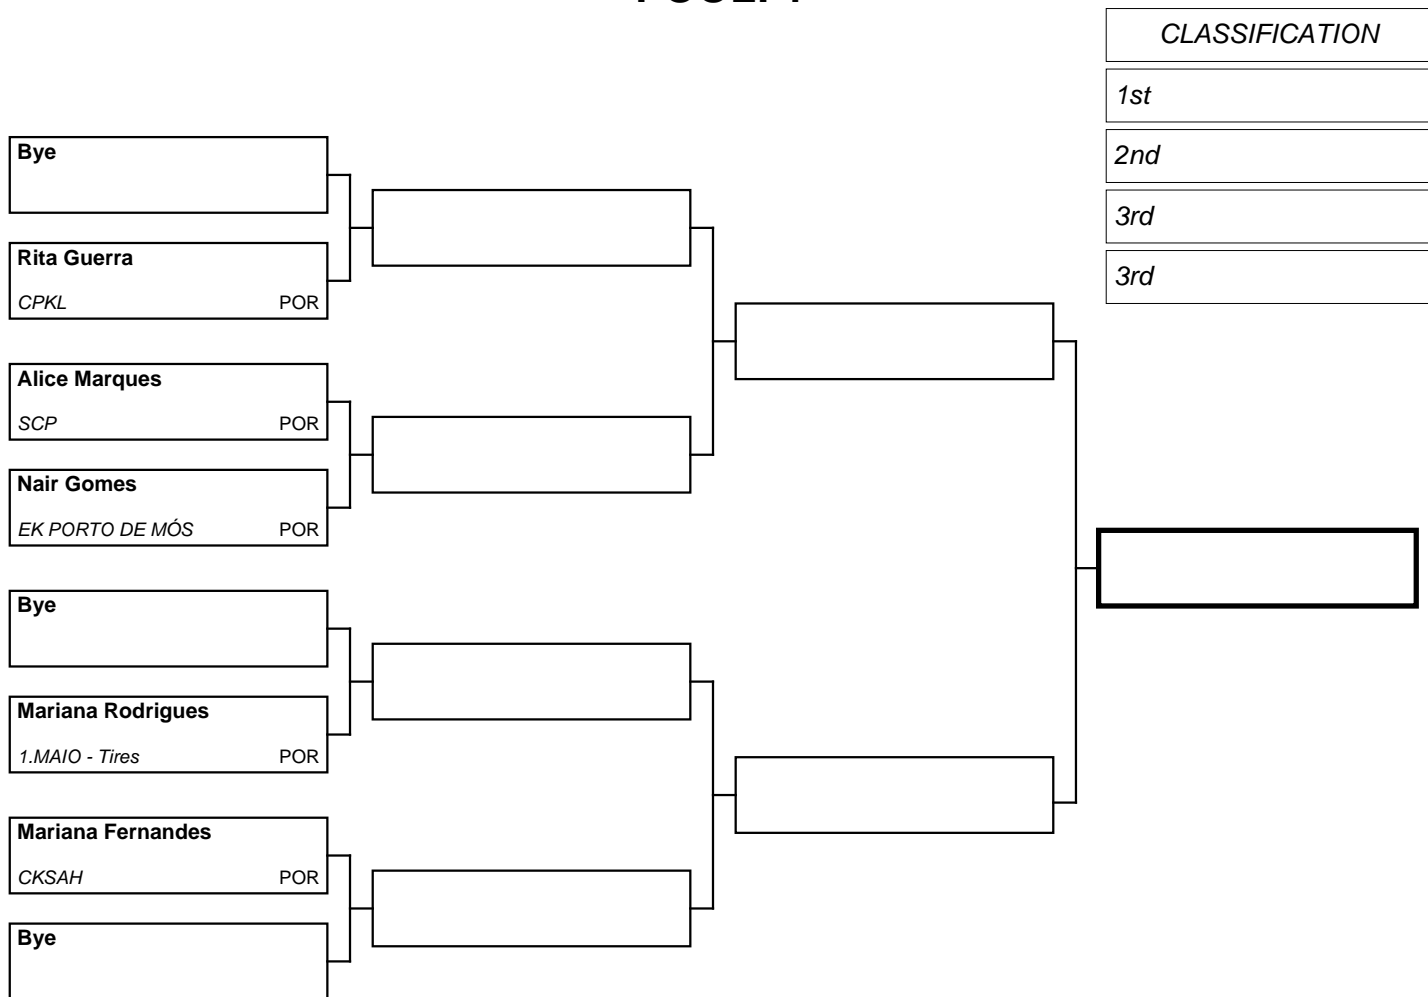

POOL: 1

REPECHAGE

Referees