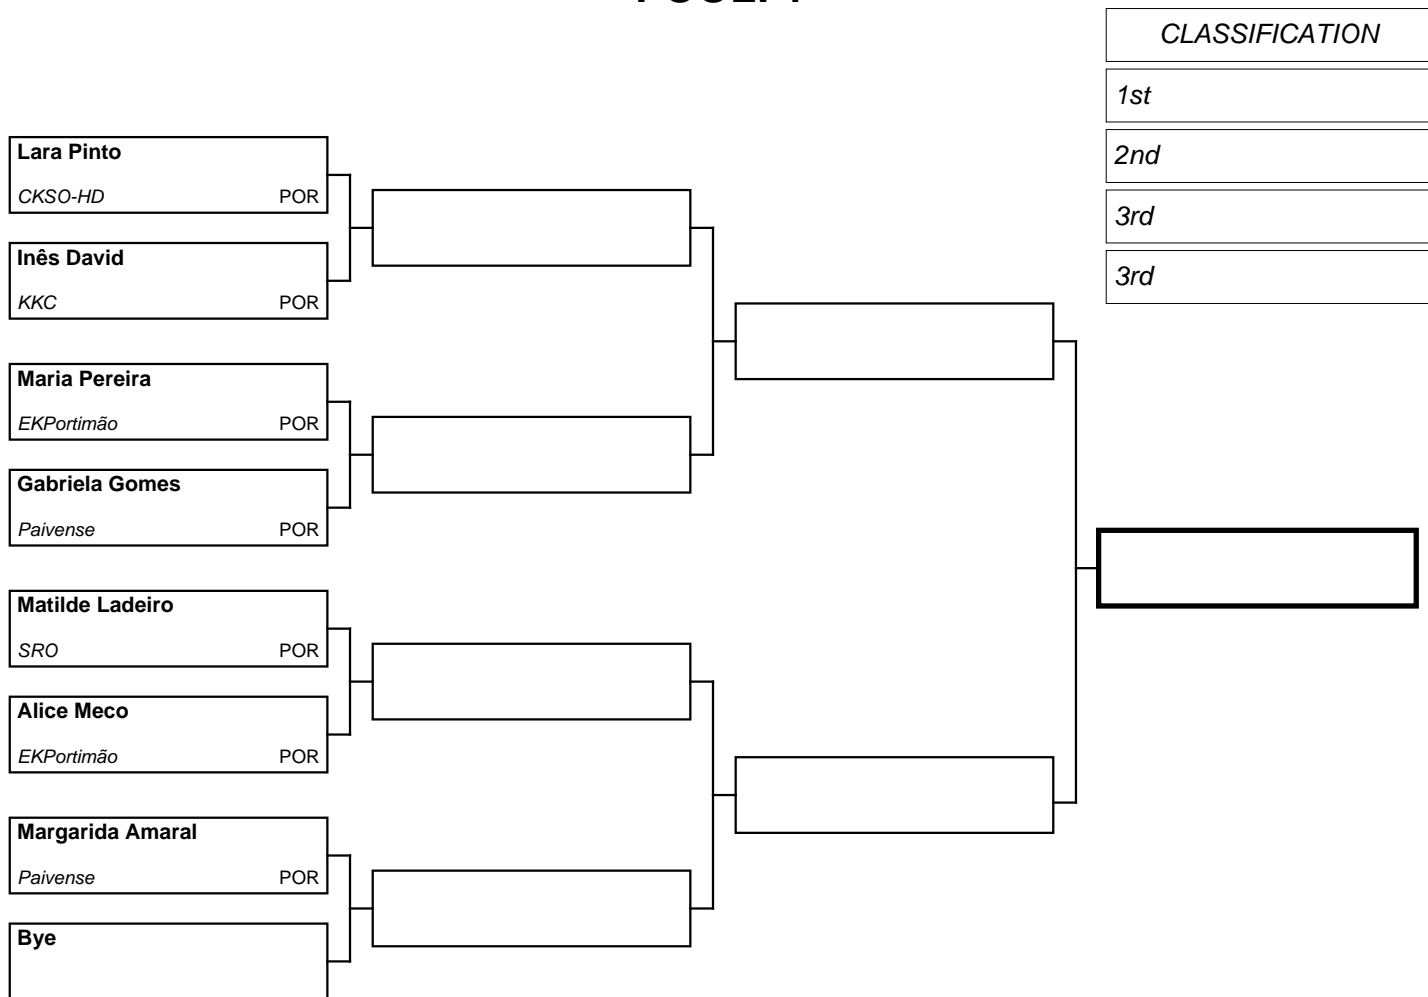

POOL: 1

REPECHAGE

Referees