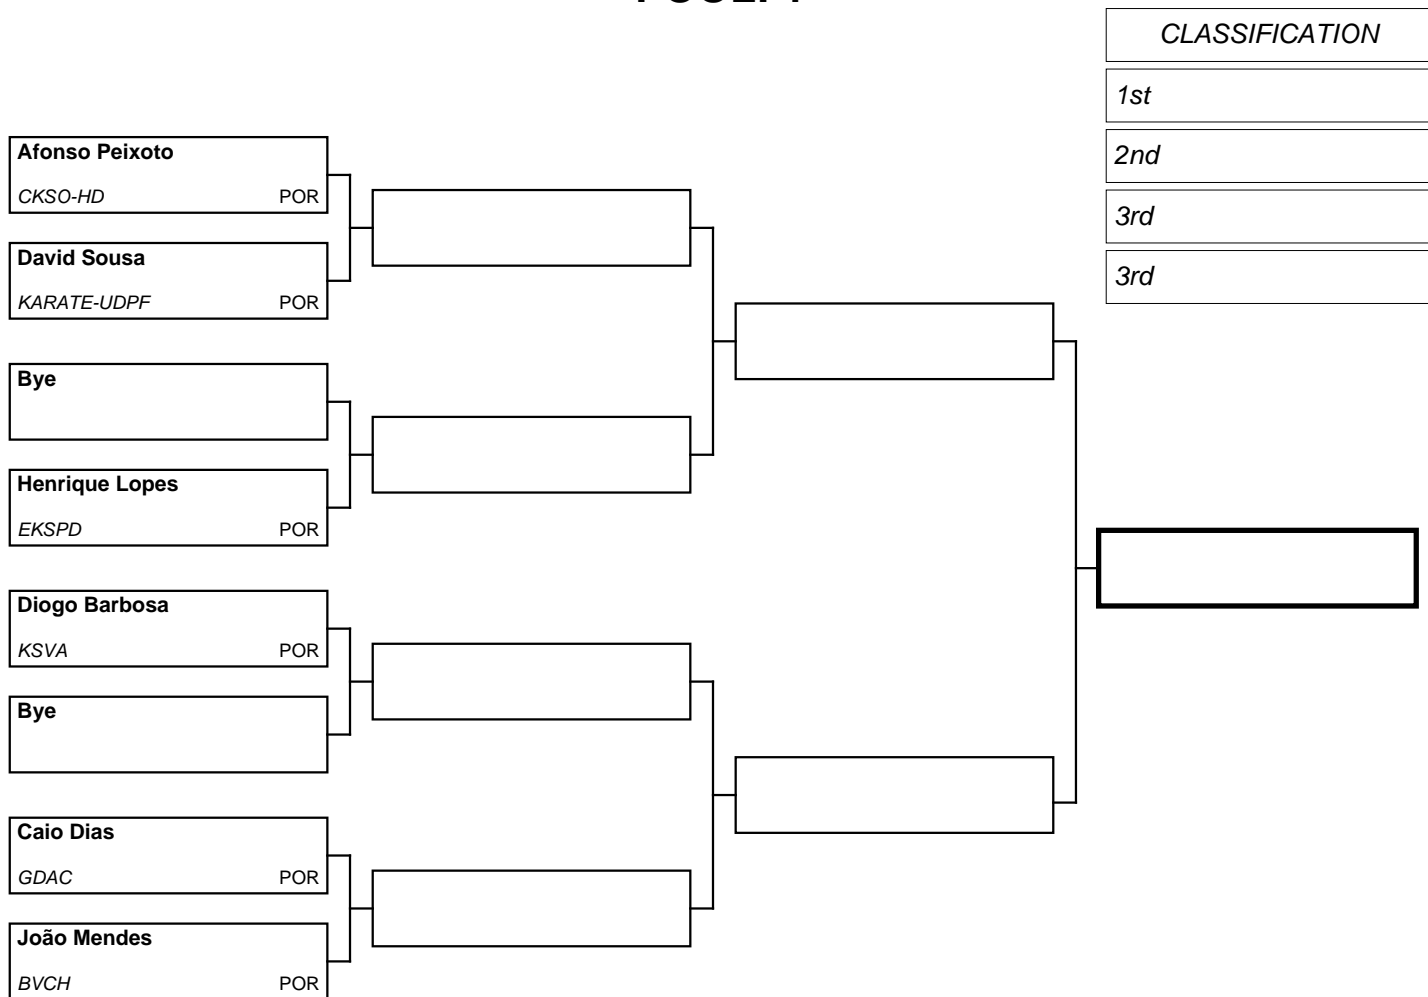

2nd

3rd

3rd

Referees

Kimura@ - www.karate-hub.com - events plataform

--	--	--	--	--

POOL: 1

REPECHAGE